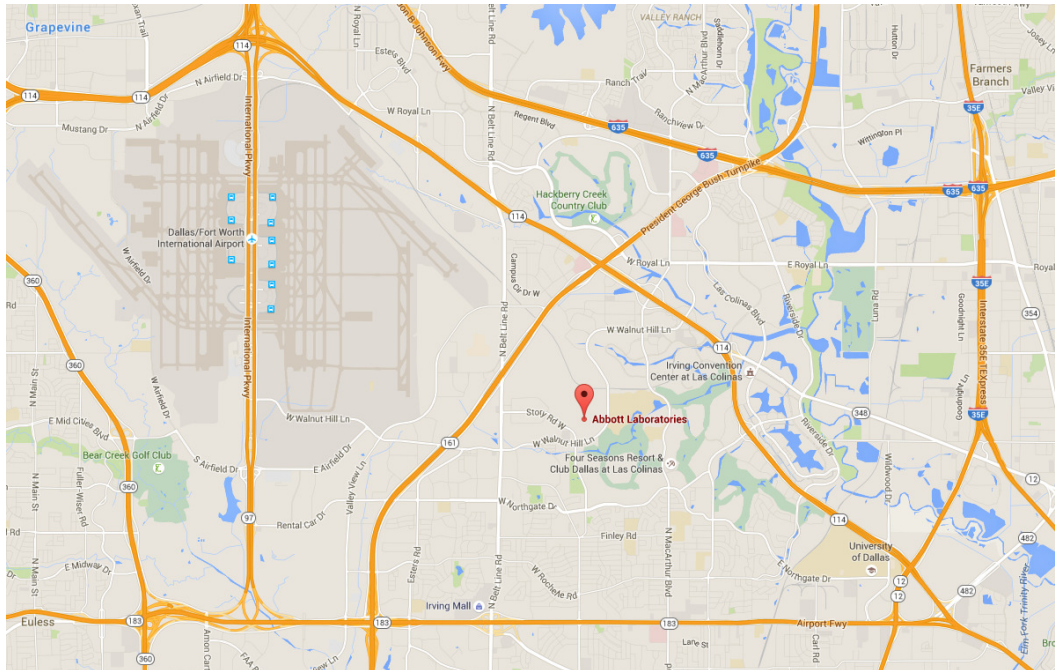

Map for November Dallas SWE Meeting at Abbott Laboratories

ENTER OFF OF POWER COURT – CHECK IN WITH SECURITY (BRING ID)