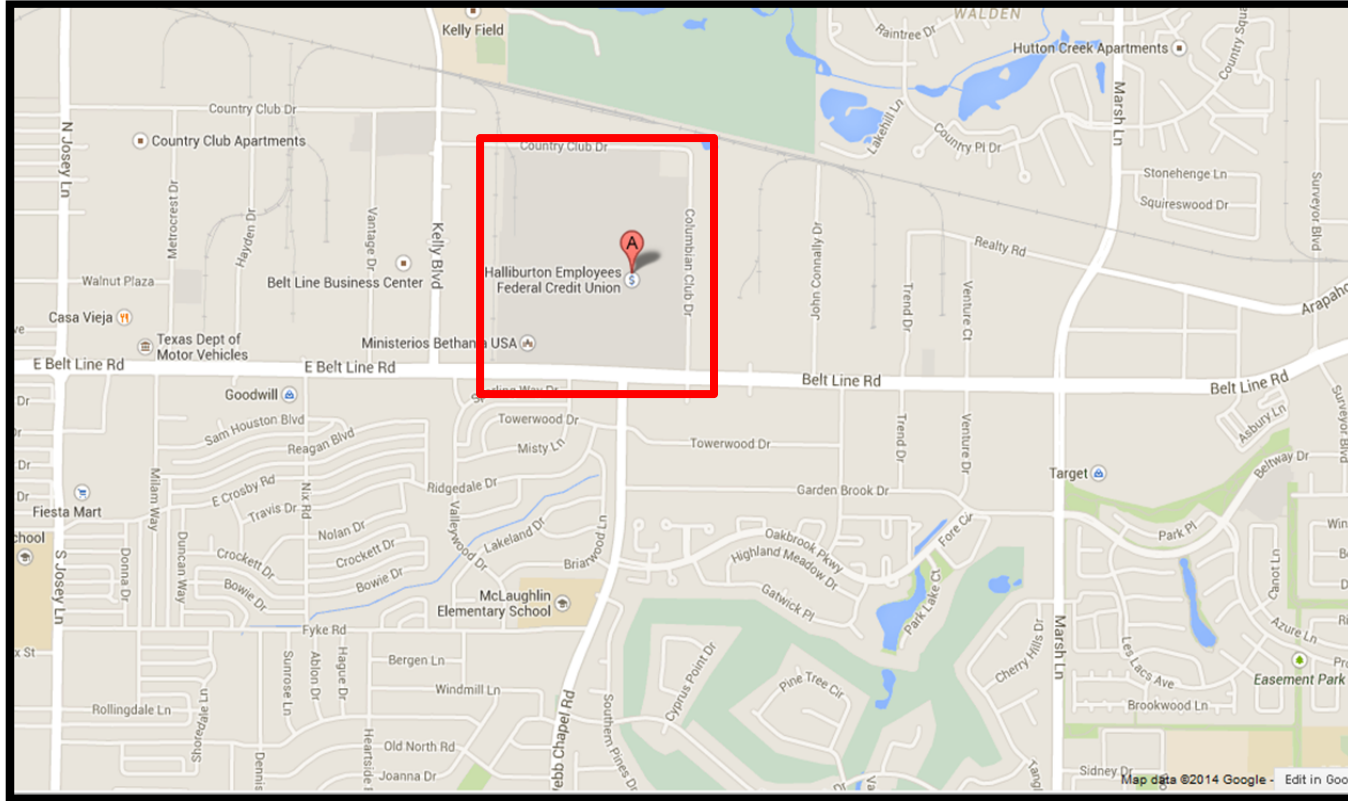

**HALLIBURTON - 2601 E. BELT LINE RD. - CARROLLTON, TX 75006
(HALLIBURTON SECURITY: 972-418-3000)**

- Enter at **Security Gate** off E. Belt Line Rd.; stop at **Guard Station** and proceed to **designated parking**.
- Please arrive early as non-Halliburton employees will require security check-in at **Reception area**.
- Please remember to wear **closed toe shoes**. (Per our Safety Guidelines, closed toe shoes required to enter Mfg. & Tech. Labs)

**RECEPTION AREA
(SECURITY BADGE
CHECK IN)**

**DESIGNATED
PARKING AREA**

GUARD STATION