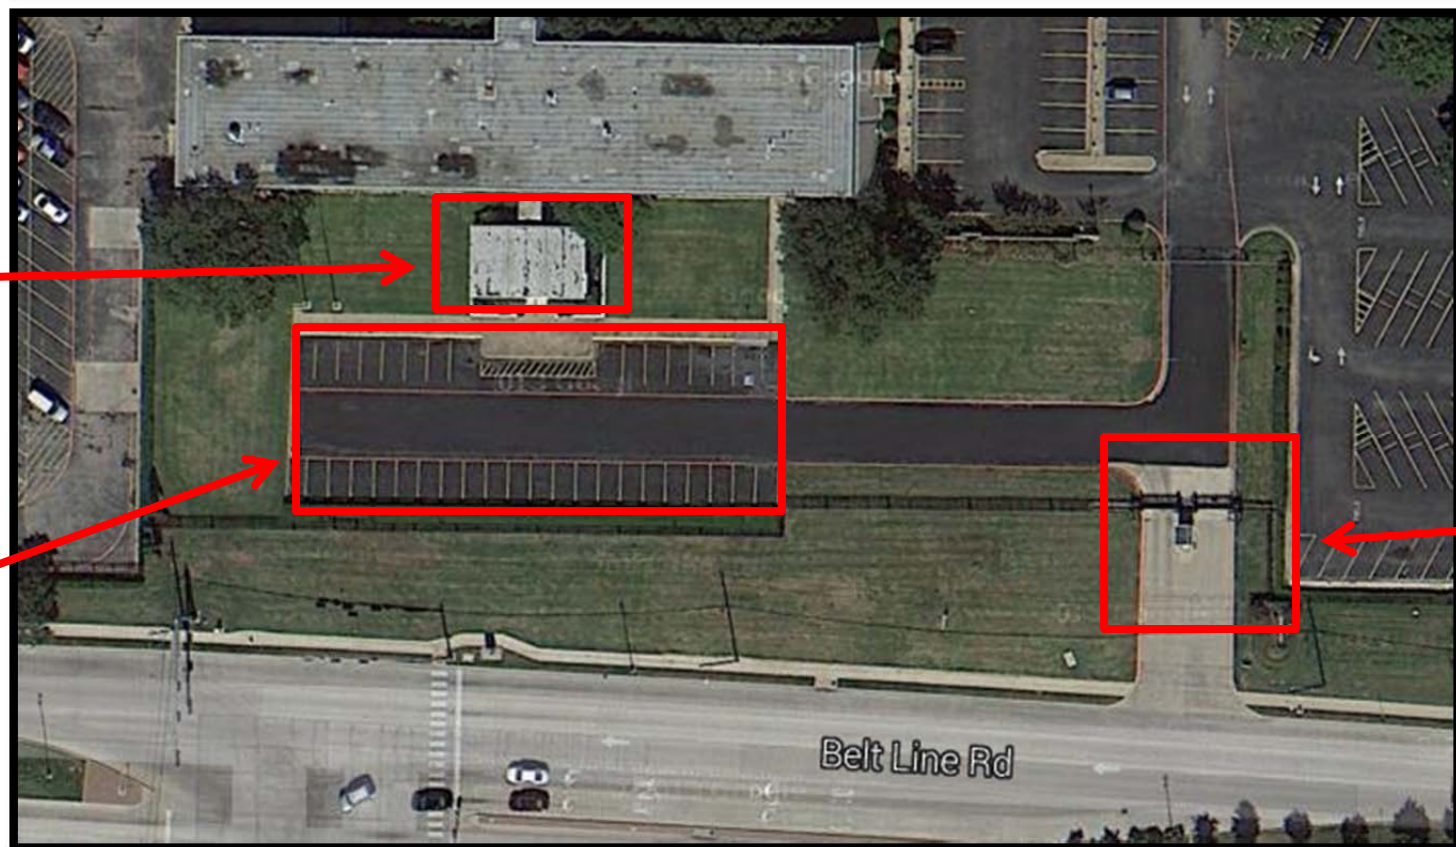

**HALLIBURTON - 2601 E. BELT LINE RD. - CARROLLTON, TX 75006
(HALLIBURTON SECURITY: 972-418-3000)**

- Enter at **Security Gate** off E. Belt Line Rd.; stop at **Guard Station** and proceed to **designated parking**.
- Please arrive early as non-Halliburton employees will require security check-in at **Reception area**.
- Please remember to wear **closed toe shoes**. (Per our Safety Guidelines, closed toe shoes required to enter Mfg. & Tech. Labs)

**RECEPTION AREA
(SECURITY BADGE
CHECK IN)**

**DESIGNATED
PARKING AREA**

GUARD STATION